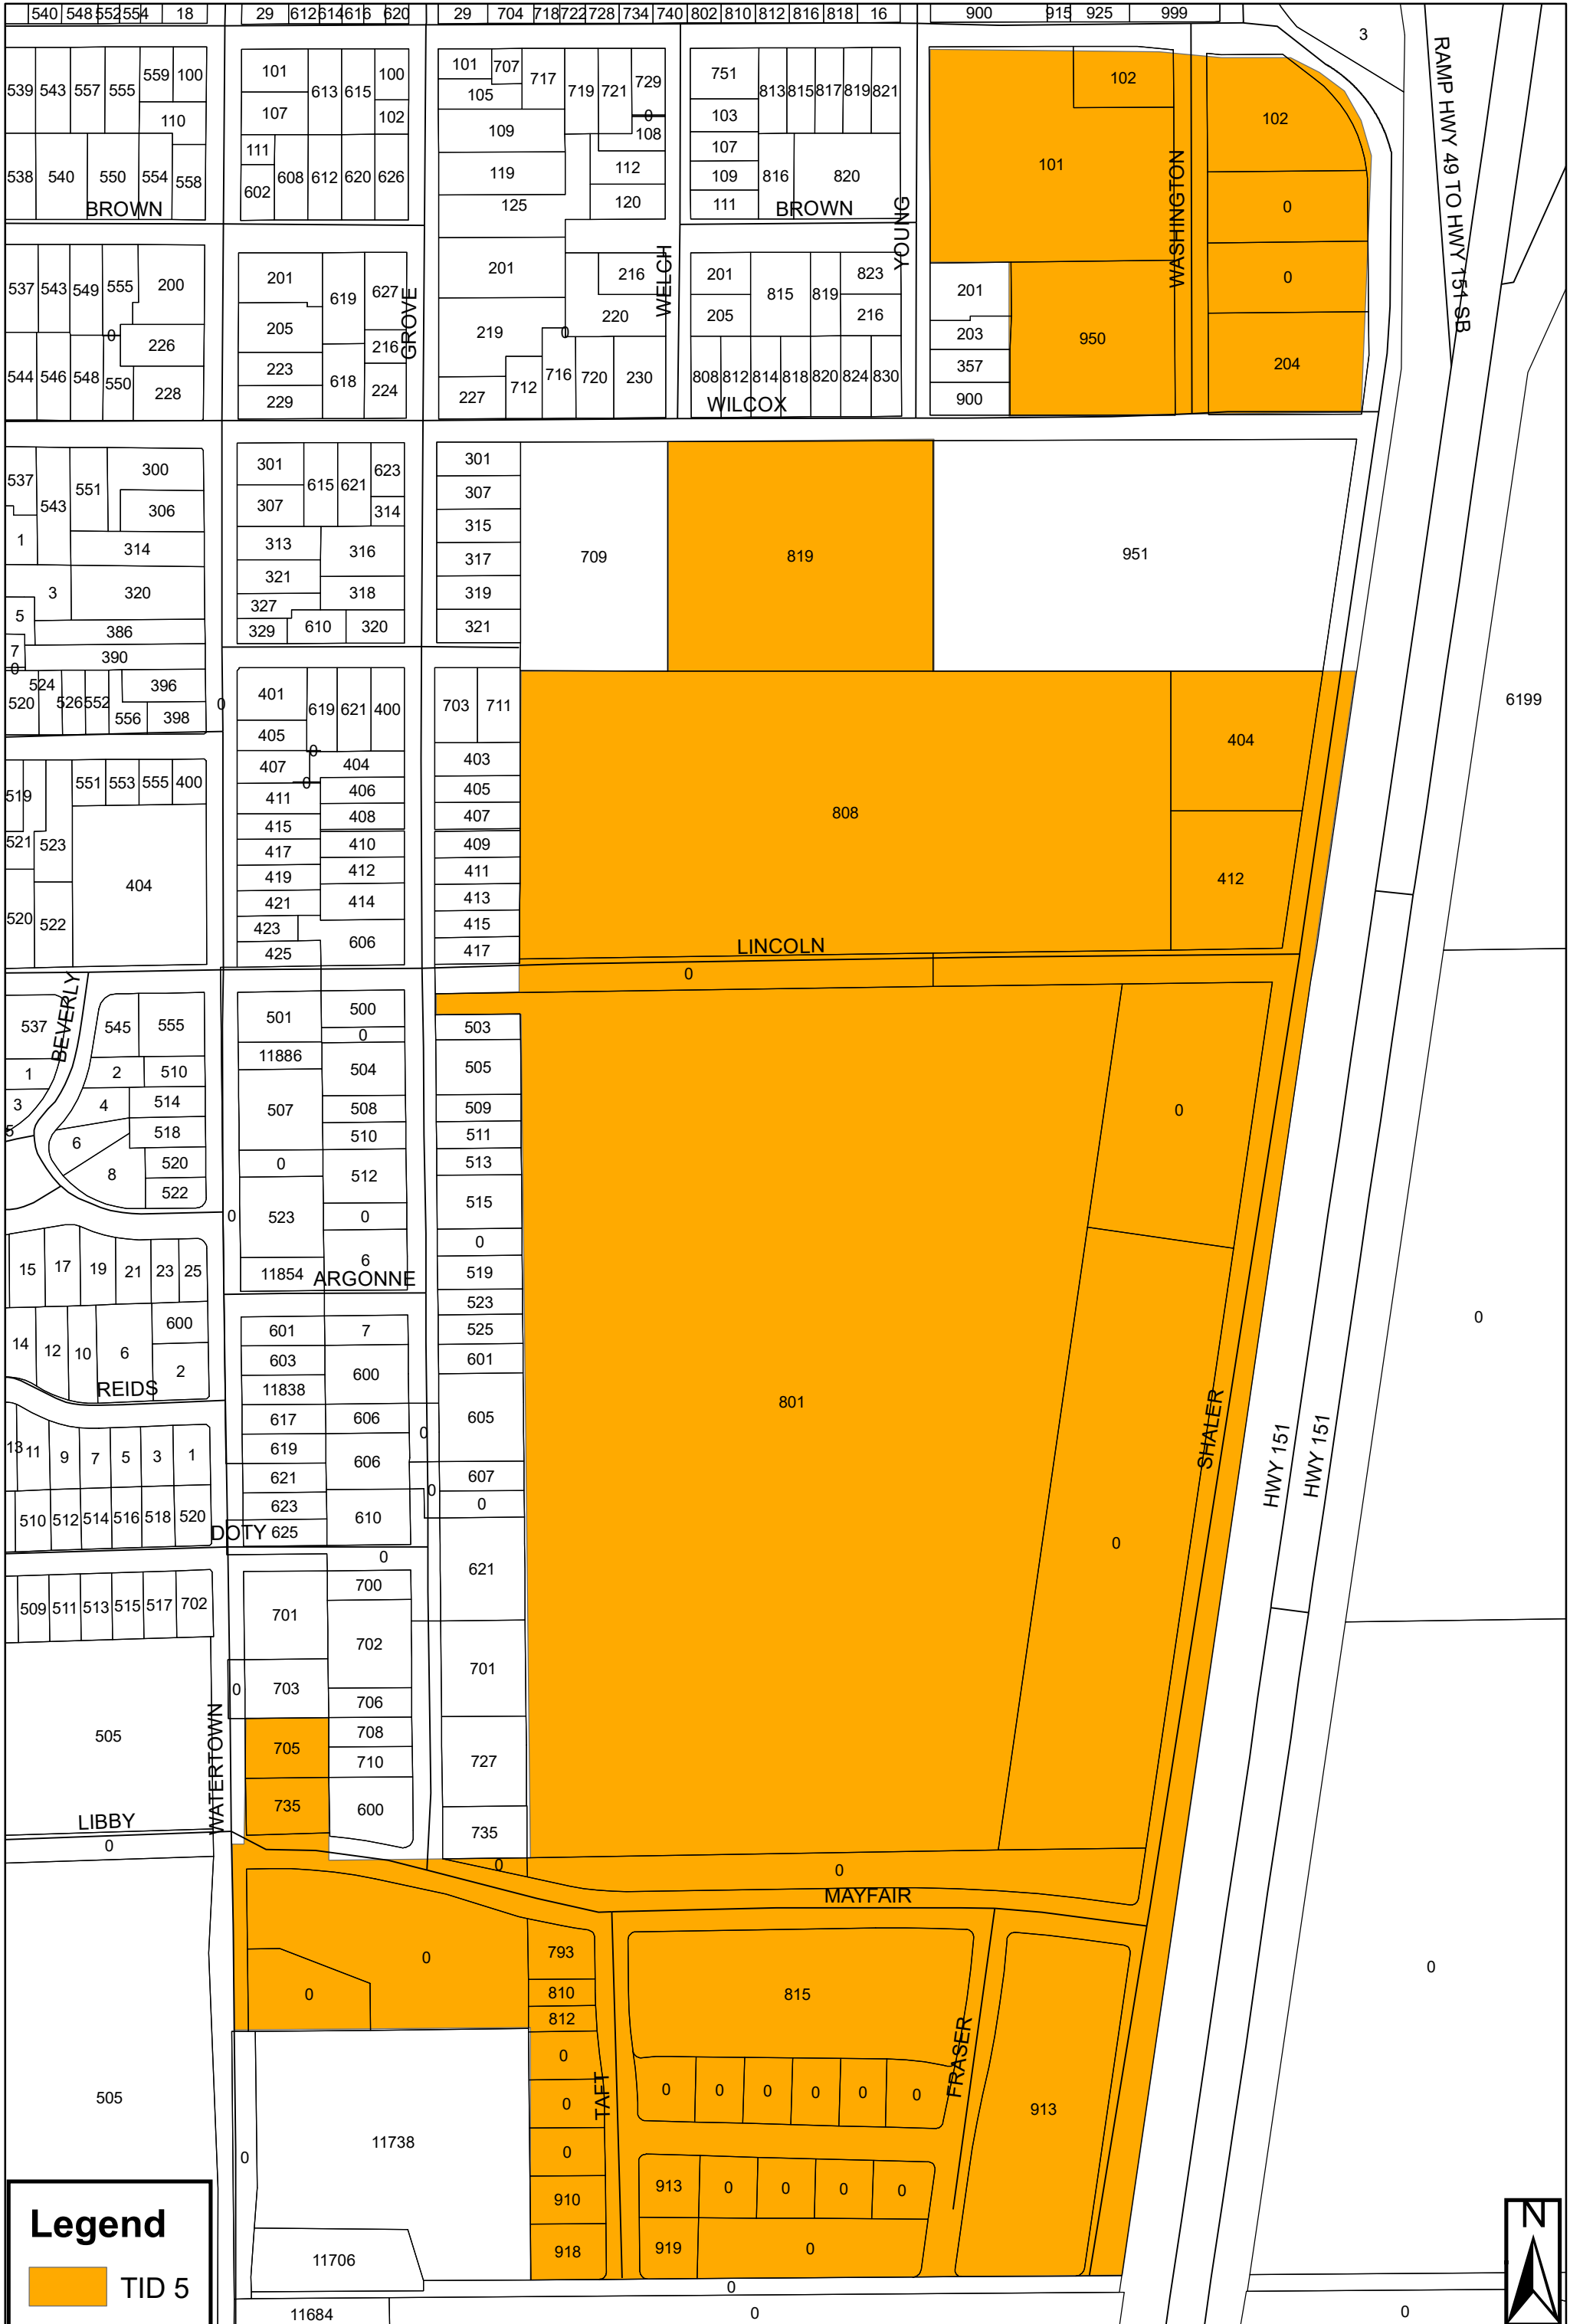

City of Waupun TID #5 Boundary Map

Legend

TID 5