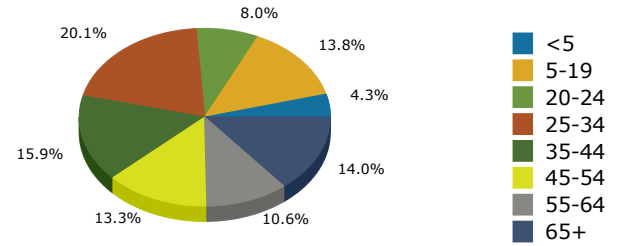

2018 Population by Race

2018 Population by Age

Households

2018 Home Value

2018-2023 Annual Growth Rate

Household Income

Source: U.S. Census Bureau, Census 2010 Summary File 1. Esri forecasts for 2018 and 2023.