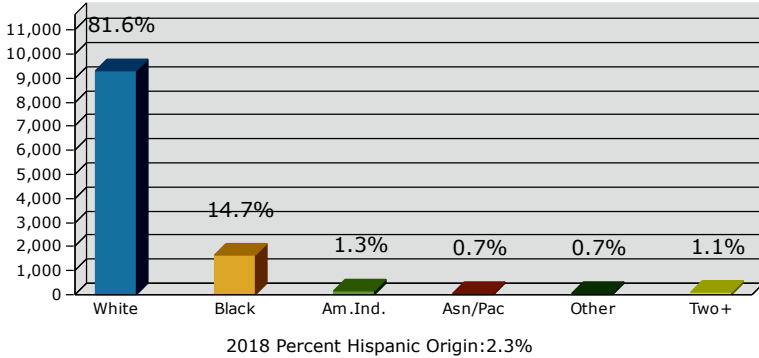

2018 Population by Race

2018 Population by Age

Households

2018 Home Value

2018-2023 Annual Growth Rate

Household Income

Source: U.S. Census Bureau, Census 2010 Summary File 1. Esri forecasts for 2018 and 2023.